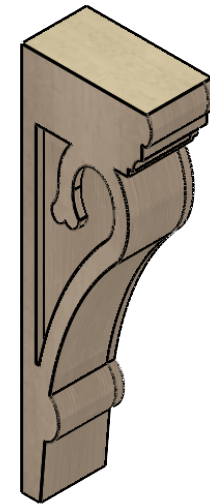

ITEM NUMBER: CORU04X08X24MAYRCPR

4"W X 8"D X 24"H SERIES 2 THIN MAYFLOWER ROUGH CEDAR TIMBERTHANE FAUX WOOD CORBEL, PRIMED

SIDE PROFILE

FRONT PROFILE

ISOMETRIC

EKENA MILLWORK
2300 WEST MAIN ST.
CLARKSVILLE, TX 75426
TOLL FREE: 866-607-0453
WWW.EKENAMILLWORK.COM

NOTES

1. INSTALLATION TO BE COMPLETED IN ACCORDANCE WITH MANUFACTURER'S SPECIFICATIONS.
2. DRAWING MAY NOT BE TO SCALE
3. THIS DRAWING IS INTENDED FOR DESIGN AND PLANNING PURPOSES ONLY.
4. ALL INFORMATION CONTAINED HEREIN WAS CURRENT AT THE TIME OF DEVELOPMENT BUT MUST BE REVIEWED AND APPROVED BY THE PRODUCT MANUFACTURER TO BE CONSIDERED ACCURATE.
5. TIMBERTHANE ARCHITECTURAL PRODUCTS ARE MADE FROM HIGH DENSITY URETHANE AND COME FACTORY PRIMED