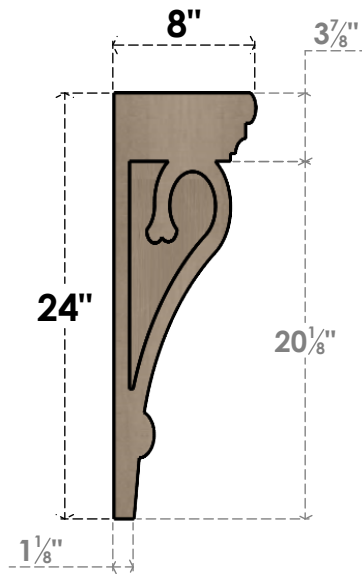

ITEM NUMBER: CORU04X08X24MAYRCPR

4"W X 8"D X 24"H SERIES 2 THIN MAYFLOWER ROUGH CEDAR TIMBERTHANE FAUX WOOD CORBEL, PRIMED

SIDE PROFILE

FRONT PROFILE

ISOMETRIC

EKENA MILLWORK
2300 WEST MAIN ST.
CLARKSVILLE, TX 75426
TOLL FREE: 866-607-0453
WWW.EKENAMILLWORK.COM

NOTES

1. INSTALLATION TO BE COMPLETED IN ACCORDANCE WITH MANUFACTURER'S SPECIFICATIONS.
2. DRAWING MAY NOT BE TO SCALE
3. THIS DRAWING IS INTENDED FOR DESIGN AND PLANNING PURPOSES ONLY.
4. ALL INFORMATION CONTAINED HEREIN WAS CURRENT AT THE TIME OF DEVELOPMENT BUT MUST BE REVIEWED AND APPROVED BY THE PRODUCT MANUFACTURER TO BE CONSIDERED ACCURATE.
5. TIMBERTHANE ARCHITECTURAL PRODUCTS ARE MADE FROM HIGH DENSITY URETHANE AND COME FACTORY PRIMED