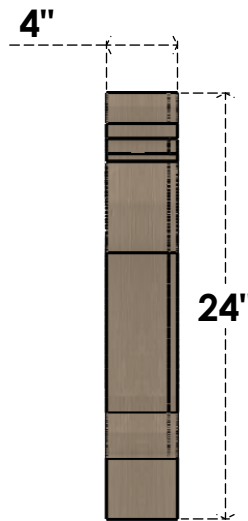

ITEM NUMBER: CORU04X08X24MAYRCPR

4"W X 8"D X 24"H SERIES 2 THIN MAYFLOWER ROUGH CEDAR TIMBERTHANE FAUX WOOD CORBEL, PRIMED

SIDE PROFILE

FRONT PROFILE

ISOMETRIC

EKENA MILLWORK
2300 WEST MAIN ST.
CLARKSVILLE, TX 75426
TOLL FREE: 866-607-0453
WWW.EKENAMILLWORK.COM

NOTES

1. INSTALLATION TO BE COMPLETED IN ACCORDANCE WITH MANUFACTURER'S SPECIFICATIONS.
2. DRAWING MAY NOT BE TO SCALE
3. THIS DRAWING IS INTENDED FOR DESIGN AND PLANNING PURPOSES ONLY.
4. ALL INFORMATION CONTAINED HEREIN WAS CURRENT AT THE TIME OF DEVELOPMENT BUT MUST BE REVIEWED AND APPROVED BY THE PRODUCT MANUFACTURER TO BE CONSIDERED ACCURATE.
5. TIMBERTHANE ARCHITECTURAL PRODUCTS ARE MADE FROM HIGH DENSITY URETHANE AND COME FACTORY PRIMED